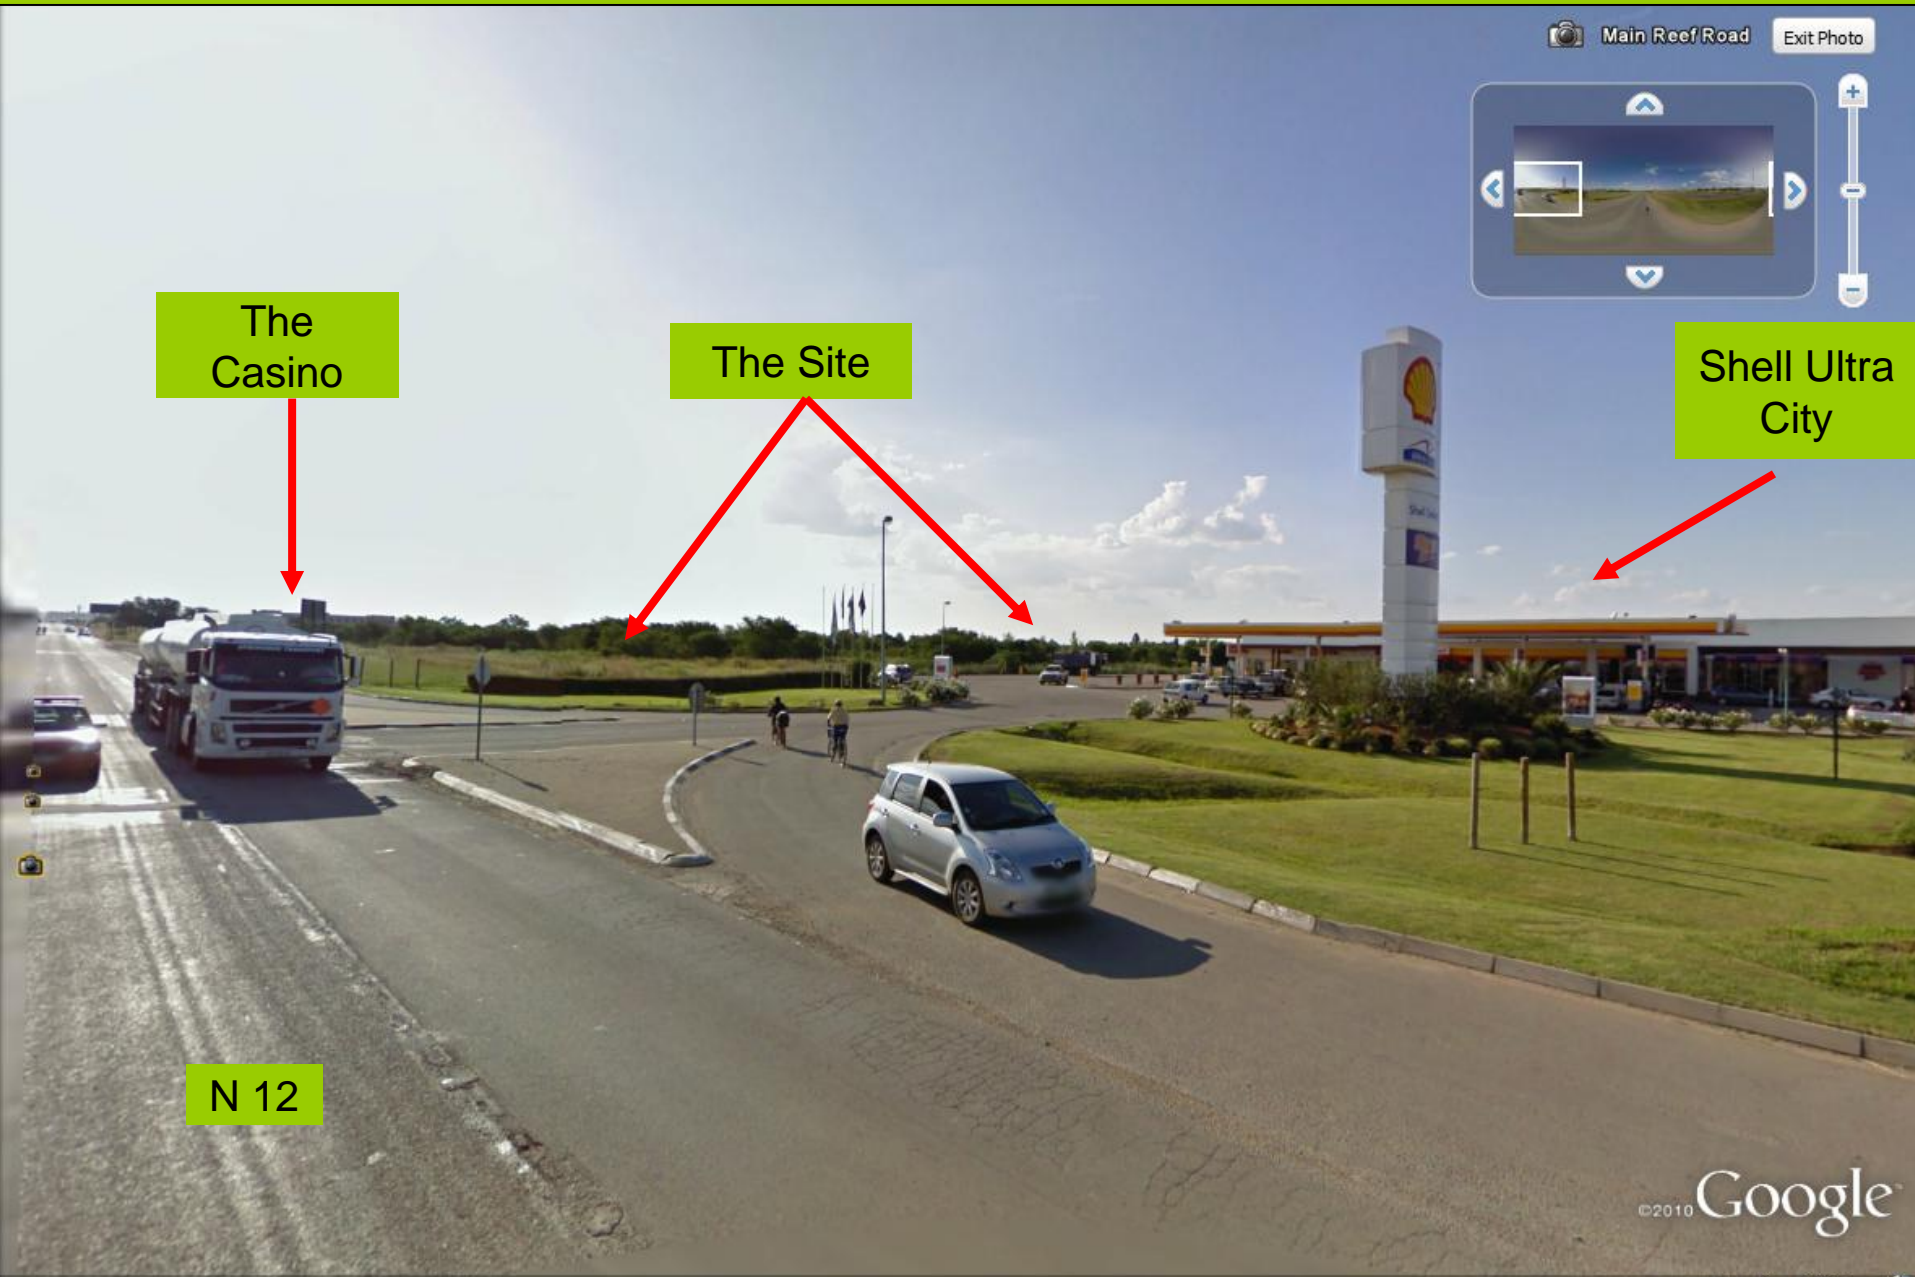

Shell Ultra City

The Casino

N 12

©2010 Google

Eye alt 1.34 km

The Casino Site

Main Reef Road / Meteor Road / N12 Exit Photo

The Site

N 12

©2010 Google

Eye alt 1.34 km

The Casino Site

The Casino

The Site

Shell Ultra City

N 12