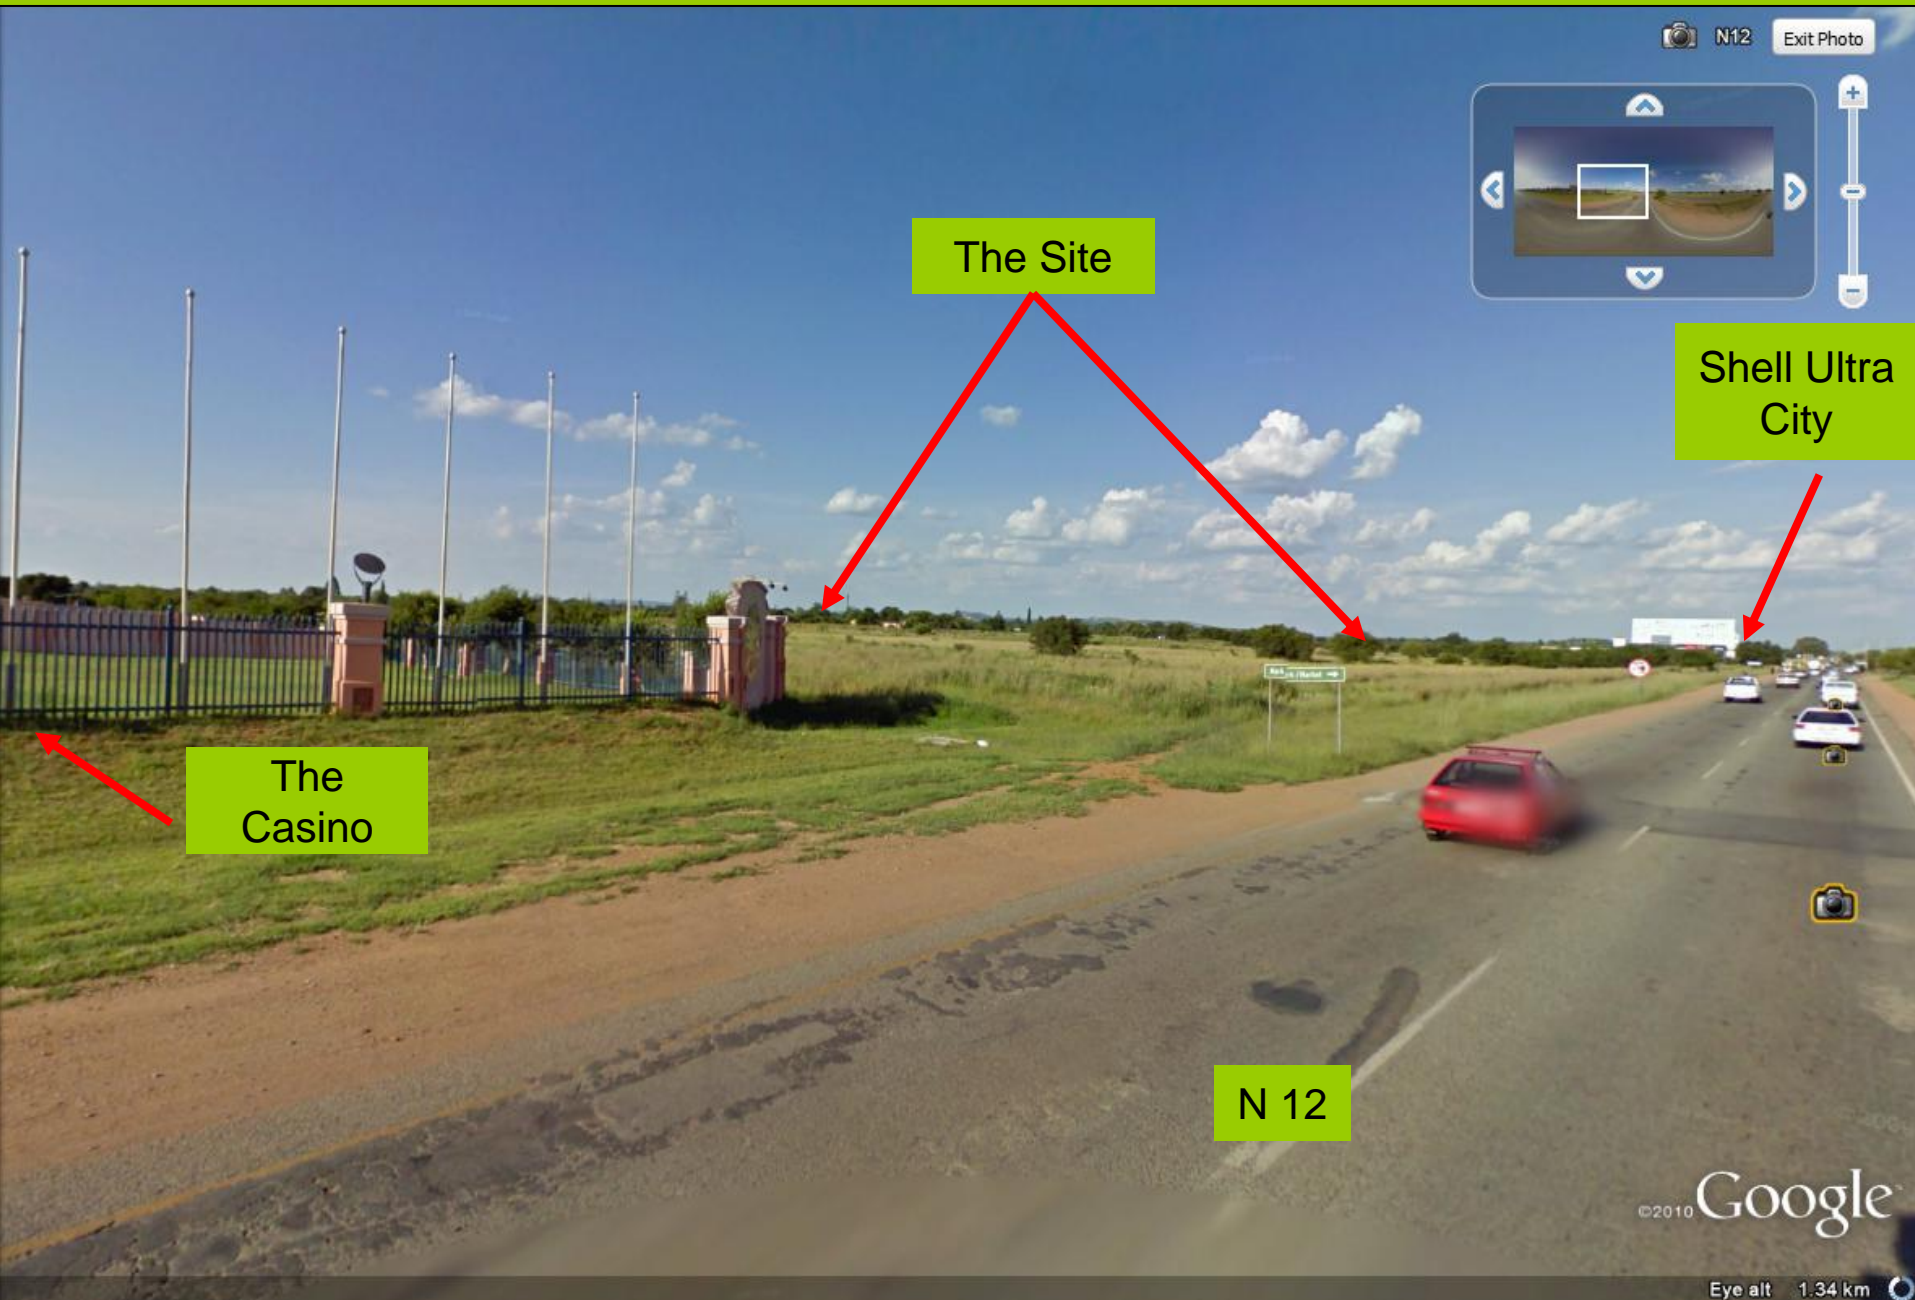

The Casino Site

The Site

Shell Ultra City

The Casino

N 12

©2010 Google

Eye alt 1.34 km