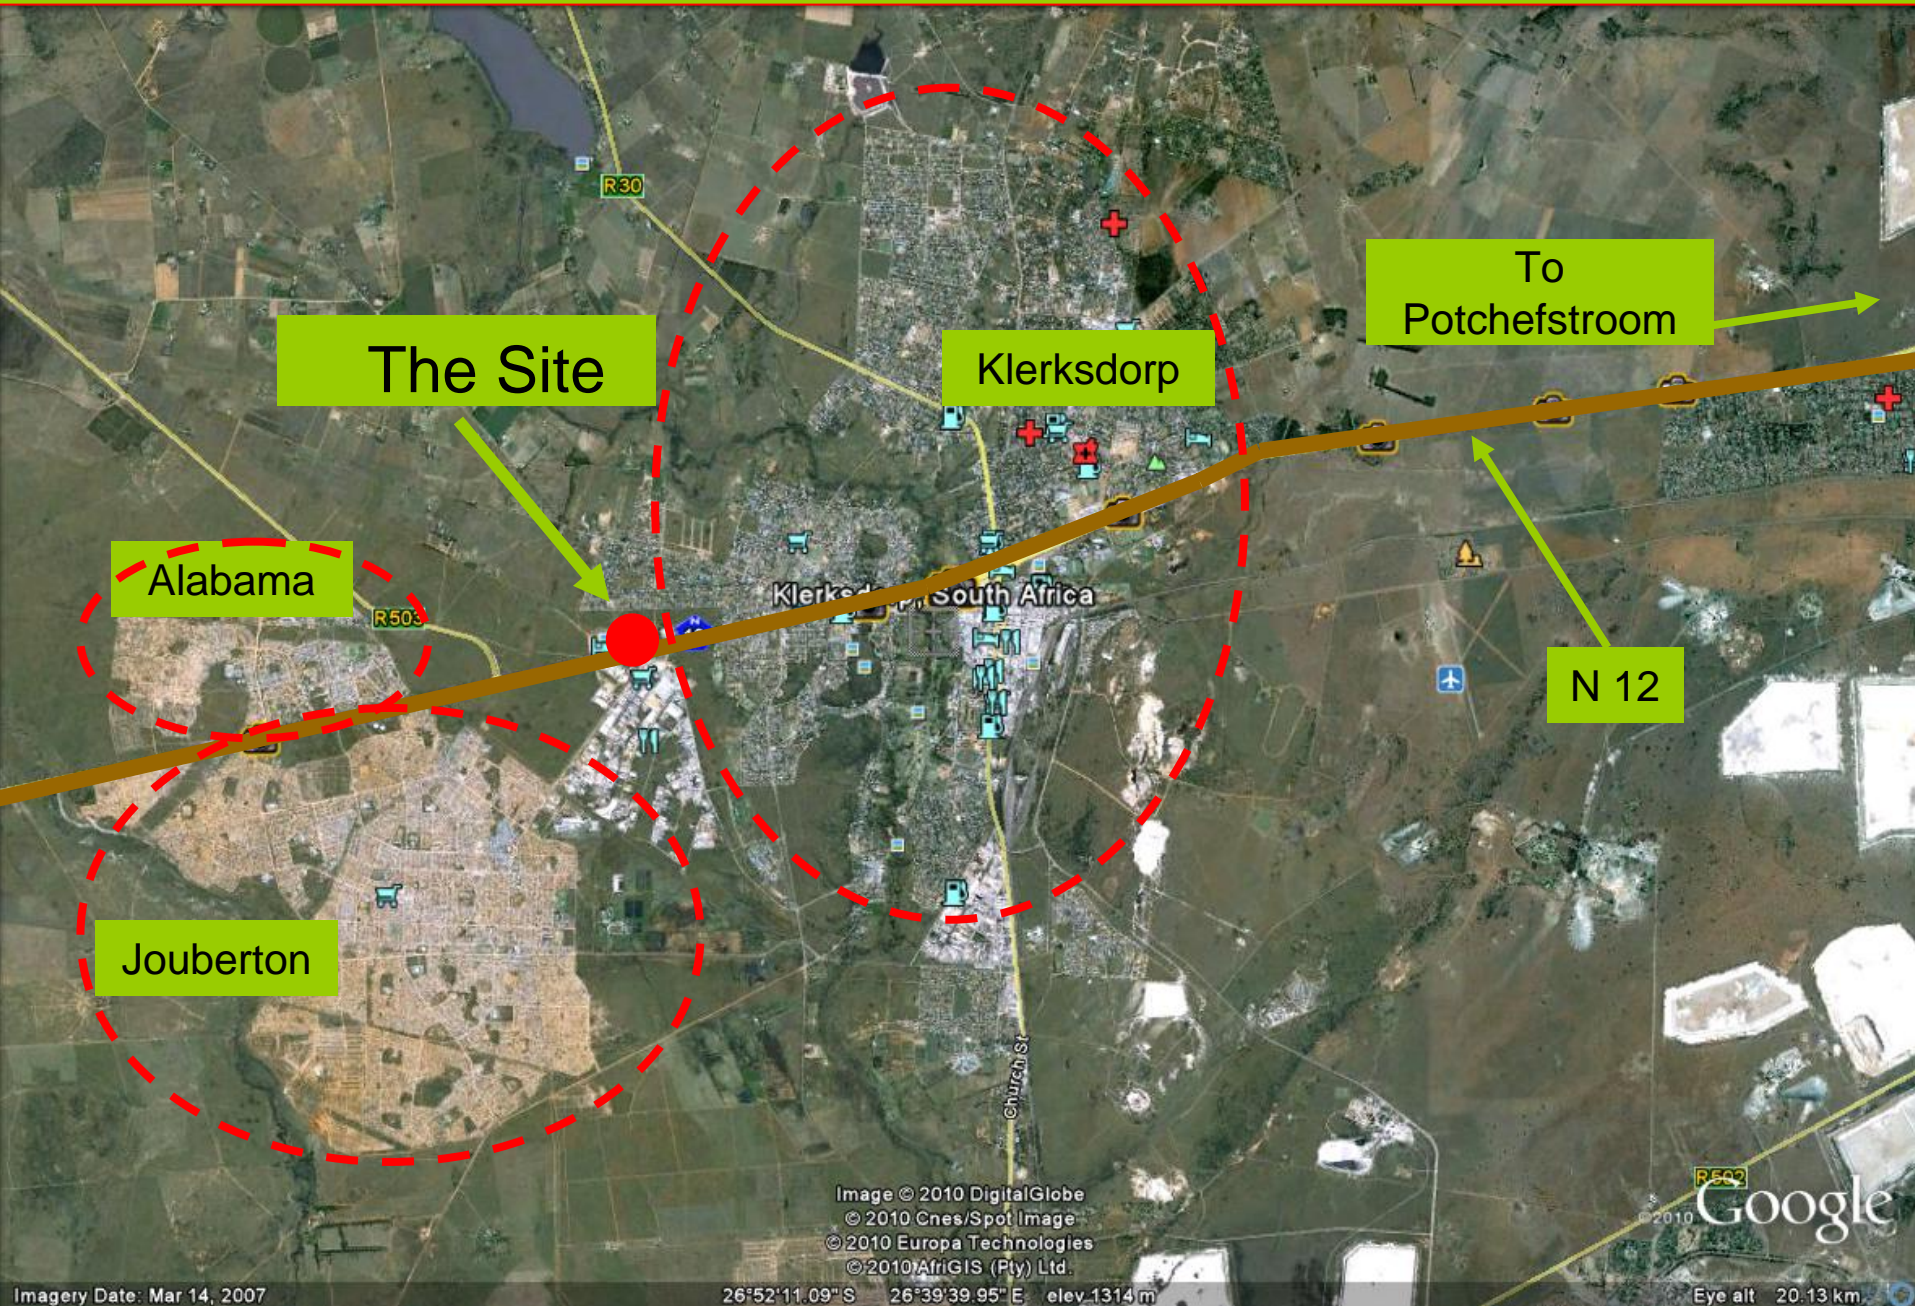

The Casino Site

The Site

Klerksdorp

To
Potchefstroom

Alabama

N 12

Jouberton

Image © 2010 DigitalGlobe
© 2010 Cnes/Spot Image
© 2010 Europa Technologies
© 2010 AfriGIS (Pty) Ltd.

Google

Imagery Date: Mar 14, 2007

26°52'11.09" S 26°39'39.95" E elev.1314 m

Eye alt 20.13 km