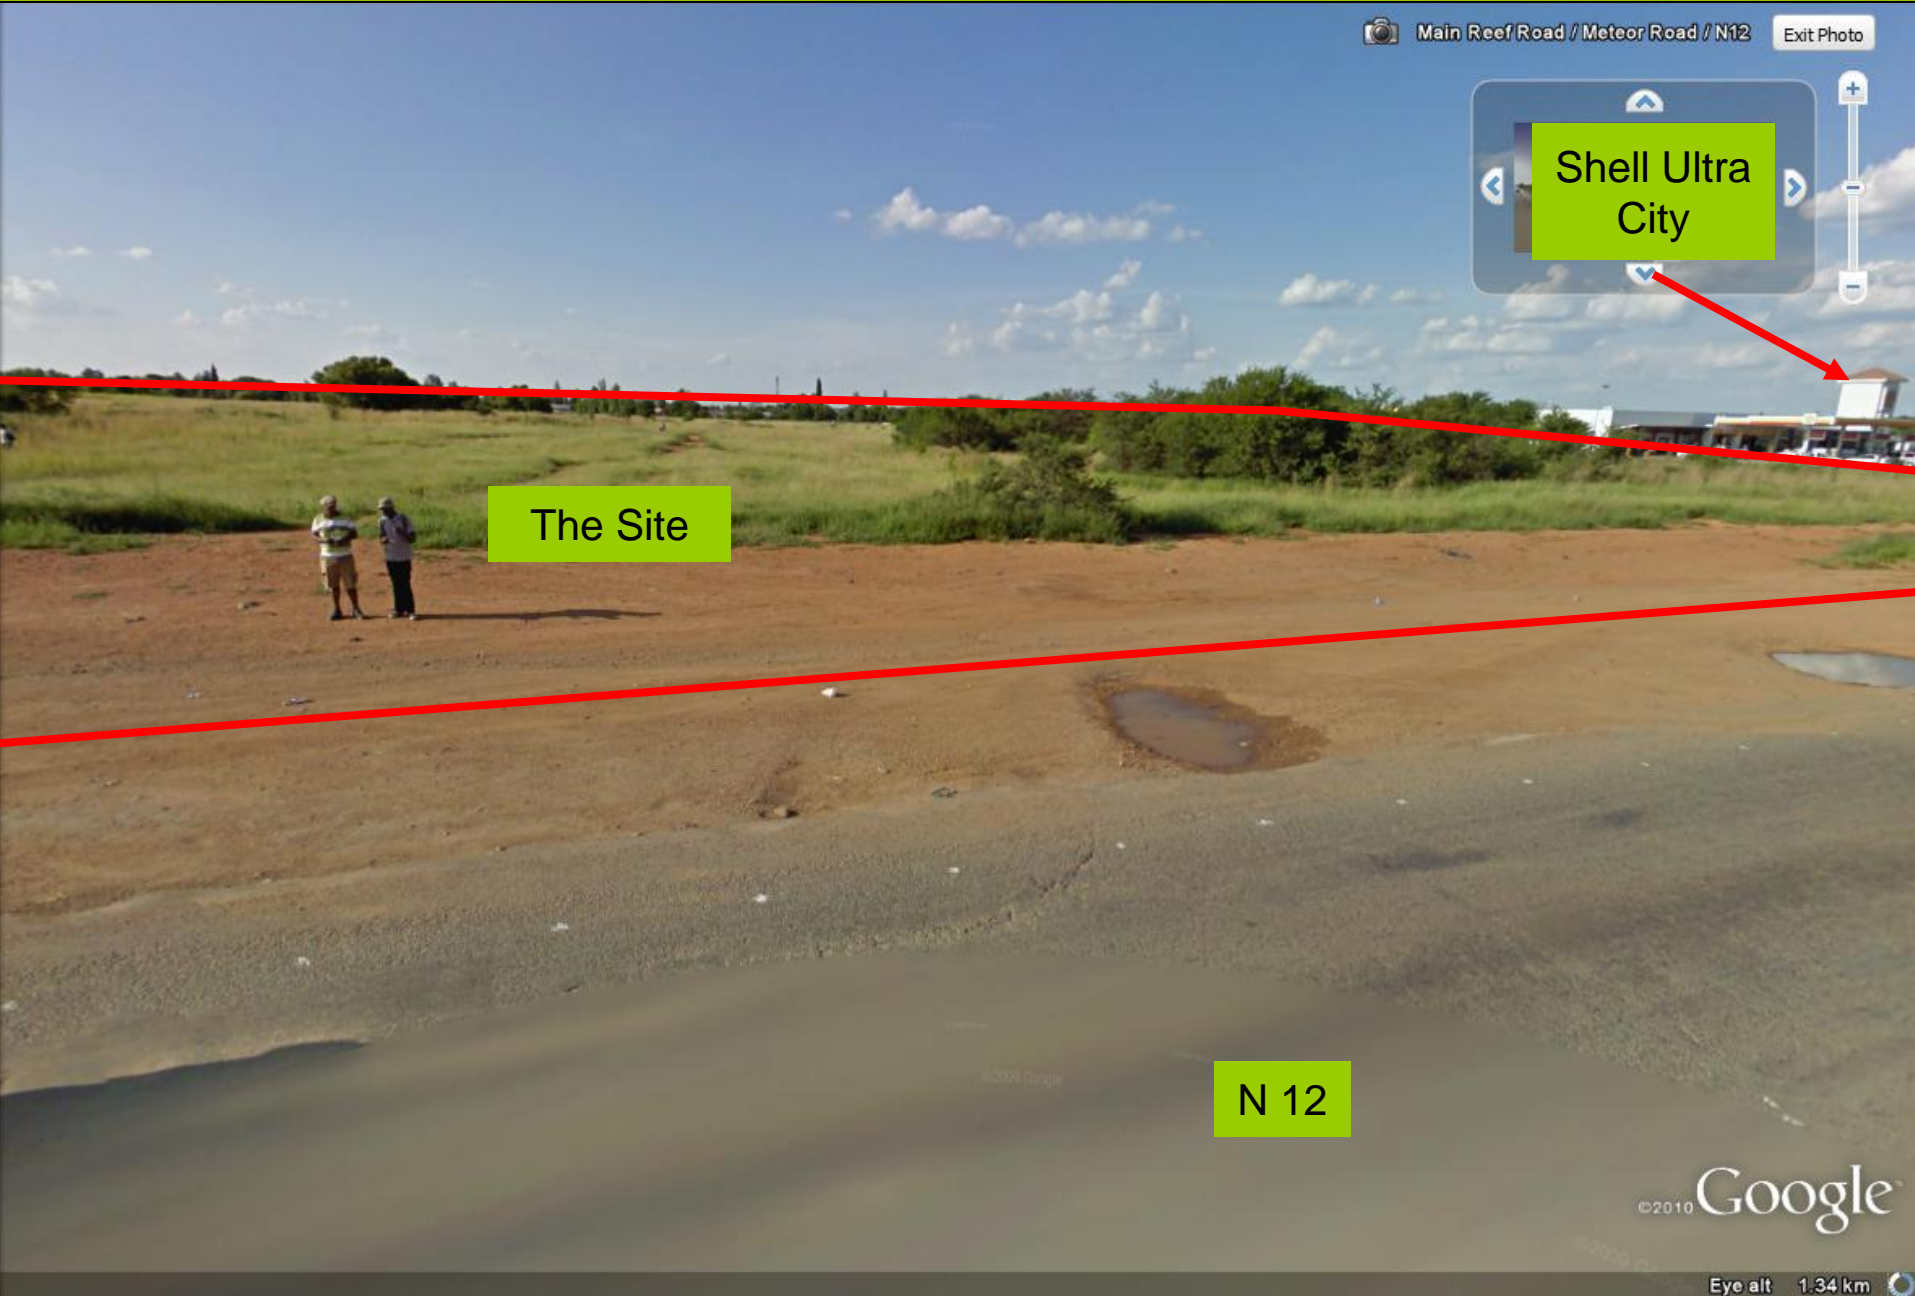

Shell Ultra City

The Casino

N 12

©2010 Google

Eye alt 1.34 km

The Casino Site

Main Reef Road / Meteor Road / N12 Exit Photo

The Site

N 12

©2010 Google

Eye alt 1.34 km

The Casino Site

The Casino

The Site

Shell Ultra City

N 12