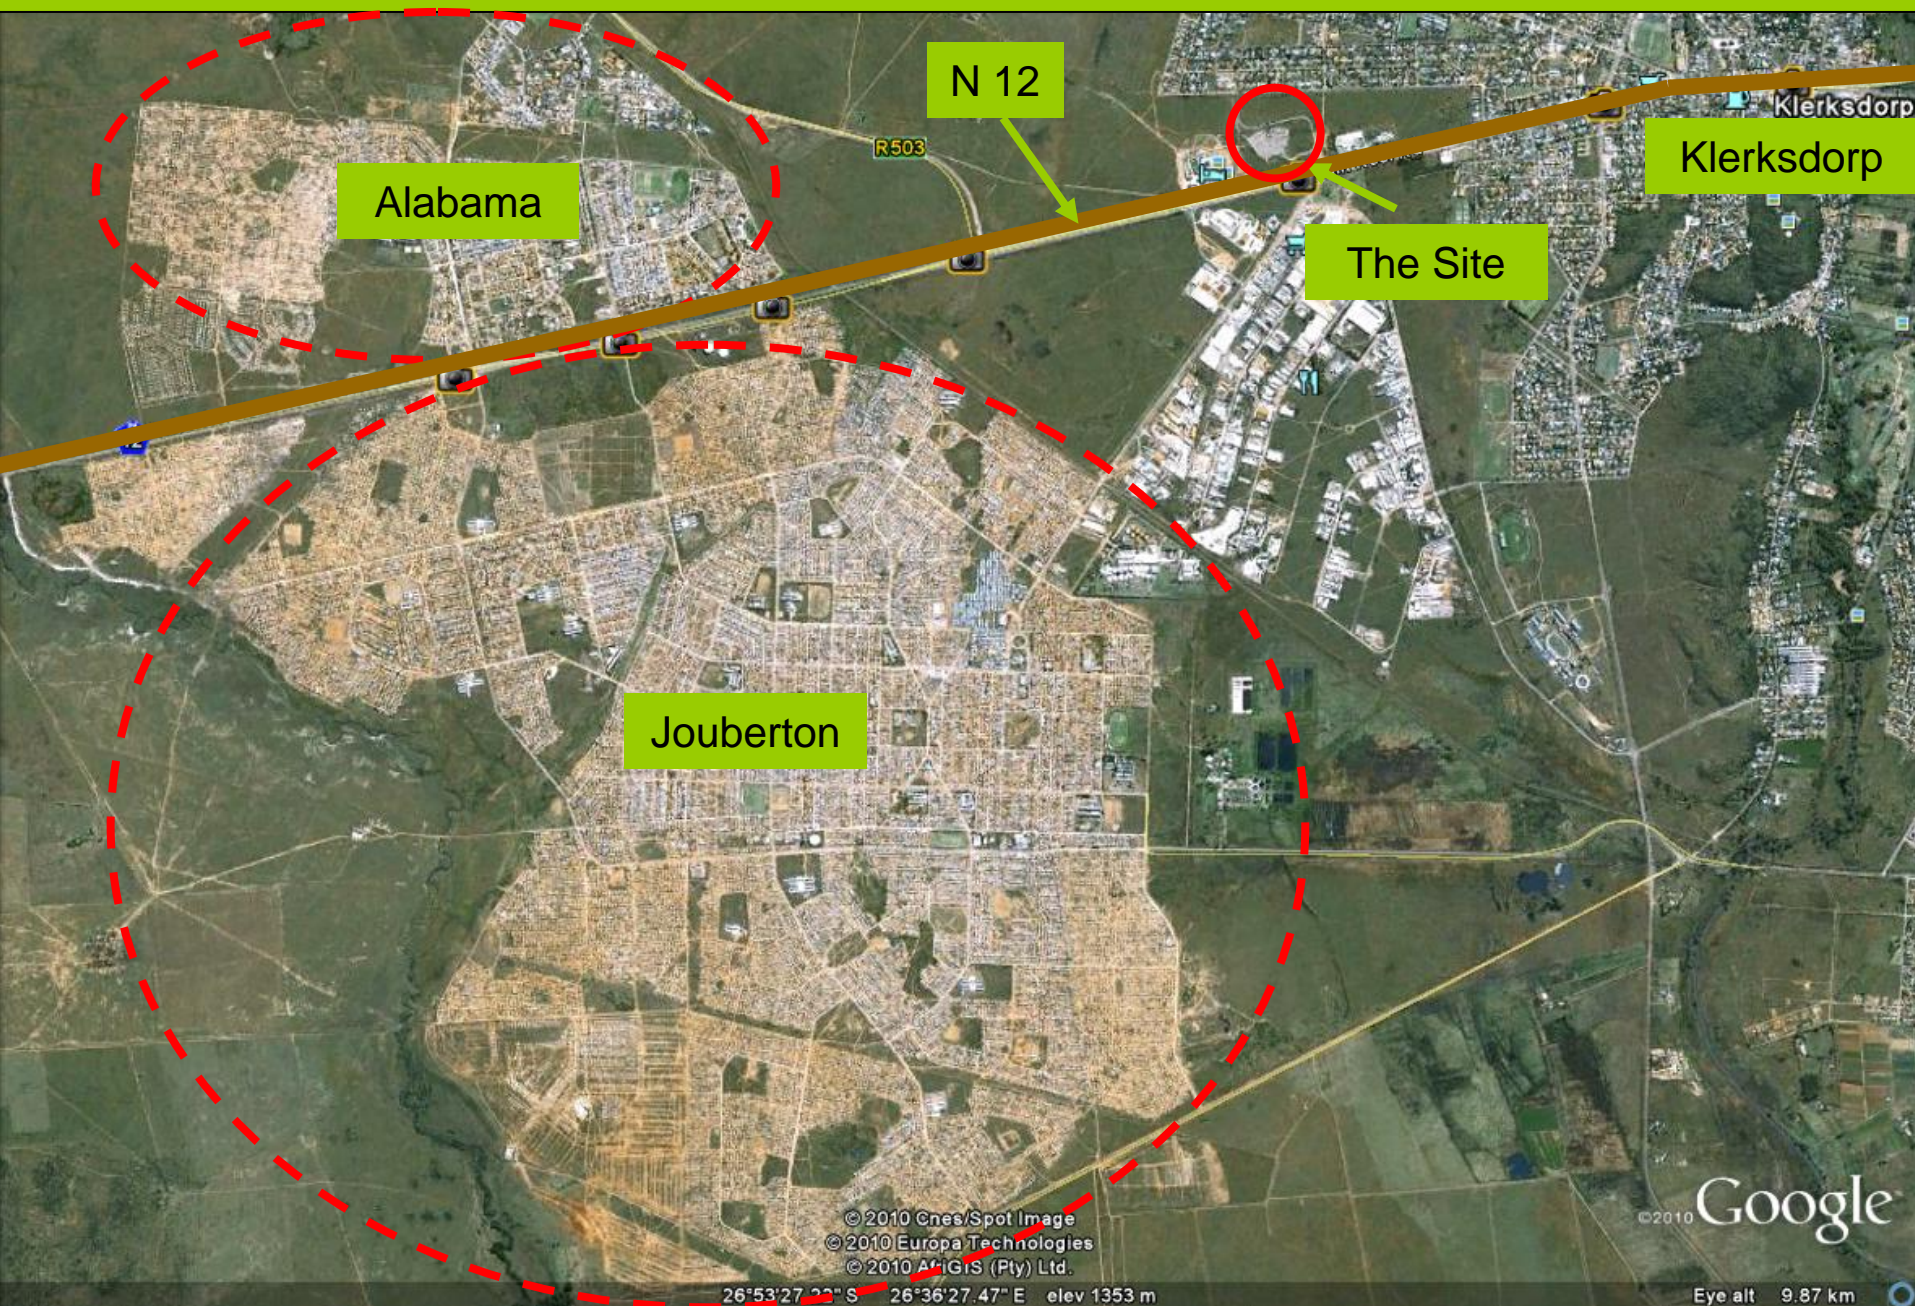

Google

Imagery Date: Mar 14, 2007

26°52'11.09" S 26°39'39.95" E elev.1314 m

Eye alt 20.13 km

The Casino Site

Alabama

N 12

Klerksdorp

The Site

Jouberton

© 2010 Cnes/Spot Image
© 2010 Europa Technologies
© 2010 AirGIS (Pty) Ltd.

26°53'27.23" S 26°36'27.47" E elev 1353 m

© 2010 Google

Eye alt 9.87 km

The Casino Site

Shell Ultra City

Shell Ultra City

The Casino

N 12

©2010 Google

Eye alt 1.34 km

The Casino Site

Main Reef Road / Meteor Road / N12 Exit Photo

The Site

N 12

©2010 Google

Eye alt 1.34 km

The Casino Site

The Casino

The Site

Shell Ultra City

N 12